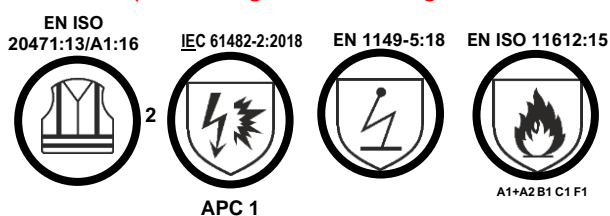

» Durability extended to 50 washes at 60°C in compliance with all the specifications required by standards.

KINGSMANN is a registered trademark of ITURRI S.A.

#### PROTECTION

CAT III

Single garment

Ensemble (With Kingsmann Firelight Bif Jacket)

Ensemble (With Kingsmann Firelight Bif Trousers)

COLOURS

NAVY/FLUORESCENT YELLOW