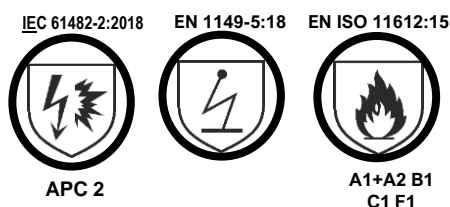

Ensemble (With Kingsmann Firelight Bif Trousers)