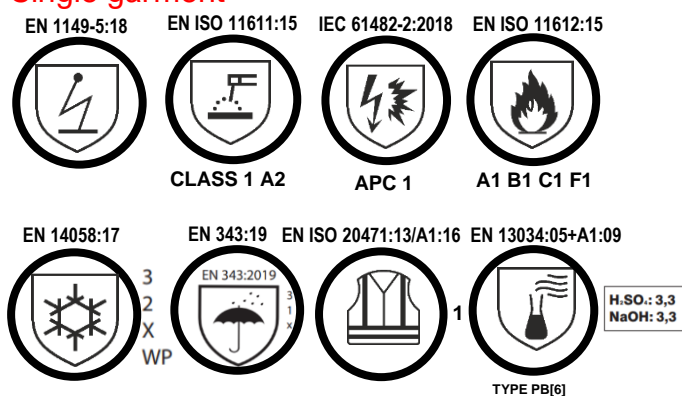

KINGSMANN STARLIGHT BIF PARKA

FLUORESCENT YELLOW NAVY

70018106 PARKA KMFL BI M CE AFNA

70018107 PARKA KMFL BI F CE AFNA

Two-toned All-Purpose High Visibility Parka

DESCRIPTION

- » Fireproof and antistatic garment with protection against fire, electric arc, welding, chemical hazards, rain and cold and with high visibility.
- » Front closure with double flap and zipper closure. Mouthpiece flap. Pull for easy use with gloves.
- » Preformed sleeves.
- » Two lower pockets with hidden zippered closure. Ergonomic chest pocket with zippered closure. Inside pocket on the bottom of the left front.
- » Back flap and waistline adjustment using hidden elastic cord and tankas.
- » Ergonomic adjustable hood with 360° visor.
- » Tool loops on chest.
- » Sturdy seams. Fire-retardant transfer with pictograms.
- » Breathable reflective tapes with a modern and dynamic bevelled design.
- » Contrasting colours in high contact areas to avoid soiling. Neck, cuffs, bottom, etc...

» Durability extended to 50 washes at 60°C in compliance with all the specifications required by standards.

PROTECTION

CAT III

Single garment

Ensemble (Firelight Bif Trousers)

COLOURS AFNA FLUORESCENT YELLOW NAVY