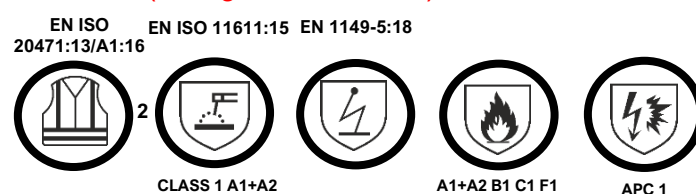

KINGSMANN STARLIGHT BIF PARKA

FLUORESCENT YELLOW NAVY

70018106 PARKA KMFL BI M CE AFNA

70018107 PARKA KMFL BI F CE AFNA

Two-toned All-Purpose High Visibility Parka

DESCRIPTION

- » Fireproof and antistatic garment with protection against fire, electric arc, welding, chemical hazards, rain and cold and with high visibility.
- » Front closure with double flap and zipper closure. Mouthpiece flap. Pull for easy use with gloves.
- » Preformed sleeves.
- » Two lower pockets with hidden zippered closure. Ergonomic chest pocket with zippered closure. Inside pocket on the bottom of the left front.
- » Back flap and waistline adjustment using hidden elastic cord and tankas.
- » Ergonomic adjustable hood with 360° visor.
- » Tool loops on chest.
- » Sturdy seams. Fire-retardant transfer with pictograms.
- » Breathable reflective tapes with a modern and dynamic bevelled design.
- » Contrasting colours in high contact areas to avoid soiling. Neck, cuffs, bottom, etc...

» Durability extended to 50 washes at 60°C in compliance with all the specifications required by standards.

PROTECTION

CAT III

Single garment

Ensemble (Firelight Bif Trousers)

COLOURS AFNA FLUORESCENT YELLOW NAVY

MATERIALS

- ✓ Main fabric laminated 2L with membrane 50% Modacrylic 41% Cotton 2% Antistatic 7% Polyurethane; 260 gr².
- ✓ Thermal insulation, 100% Polyester FR; 120 g/m².
- ✓ Lining: 45% Modacrylic; 54% Cotton; 1% Antistatic
- ✓ Flexible reflective tape for increased comfort and breathability, resistant to 50 washes at 60°C.