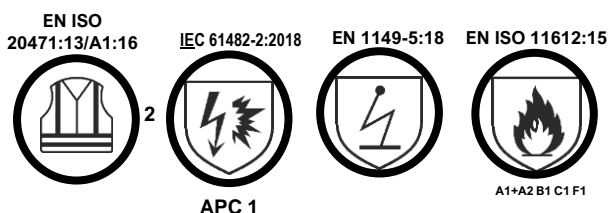

Ensemble (With Kingsmann Firelight Bif Trousers)

COLOURS NAVY/FLUORESCENT YELLOW

MATERIALS

- ✓ Main and contrasting fabric: 60% Modacrylic; 39% Cotton; 1% Antistatic; 280 g/m².
- ✓ Flexible reflective tape for increased comfort and breathability, resistant to 50 washes at 60°C.

SIZES

- ✓ Men: XS to 4XL
- ✓ Women: XS to 3XL

OTHER RELATED PRODUCTS

- ✓ Kingsmann Bif Trousers