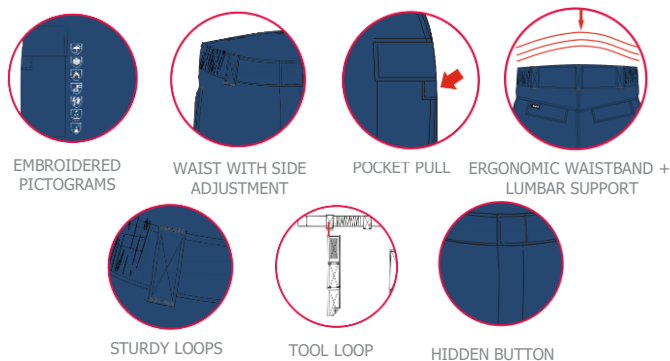

### DESCRIPTION

- » Fireproof and antistatic garment with protection against fire, electric arc and welding and with high visibility
- » Multi-pocket trousers with zipper closure and hidden button to prevent wear or loss.
- » Wide, sturdy belt loops, including a tool belt loop.
- » Waistline with elastic adjustment on the sides for better fit; Preformed with lumbar support.
- » Two front pockets, one patch pocket with flaps on the leg and two rear pockets with flaps. All pockets have pulls.
- » Sturdy seams. Pictograms embroidered with fire-retardant thread.
- » Breathable reflective tapes with a modern and dynamic bevelled design.
- » Contrasting colours in high contact areas to avoid soiling. Waistline, pocket openings, bottom etc...