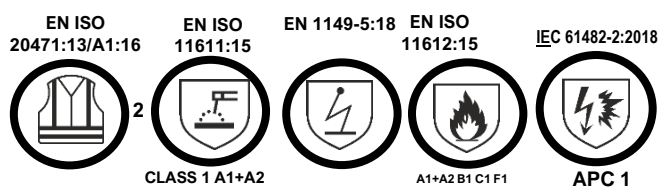

COLOURS AFNA FLUORESCENT YELLOW/NAVY

MATERIALS

- ✓ Main and contrasting fabric: 60% Modacrylic; 35% Cotton; 4.5% Polyamide; 0.5% Antistatic Fibre; 260 g/m².
- ✓ Pocket lining: 45% Modacrylic; 54% Cotton; 1% Antistatic
- ✓ Flexible reflective tape for increased comfort and breathability, resistant to 50 washes at 60°C.

SIZES

- ✓ Men: 38 to 60
- ✓ Women: 36 to 56

OTHER RELATED PRODUCTS

- ✓ Firelight BIF Shirt, Jacket and Softshell