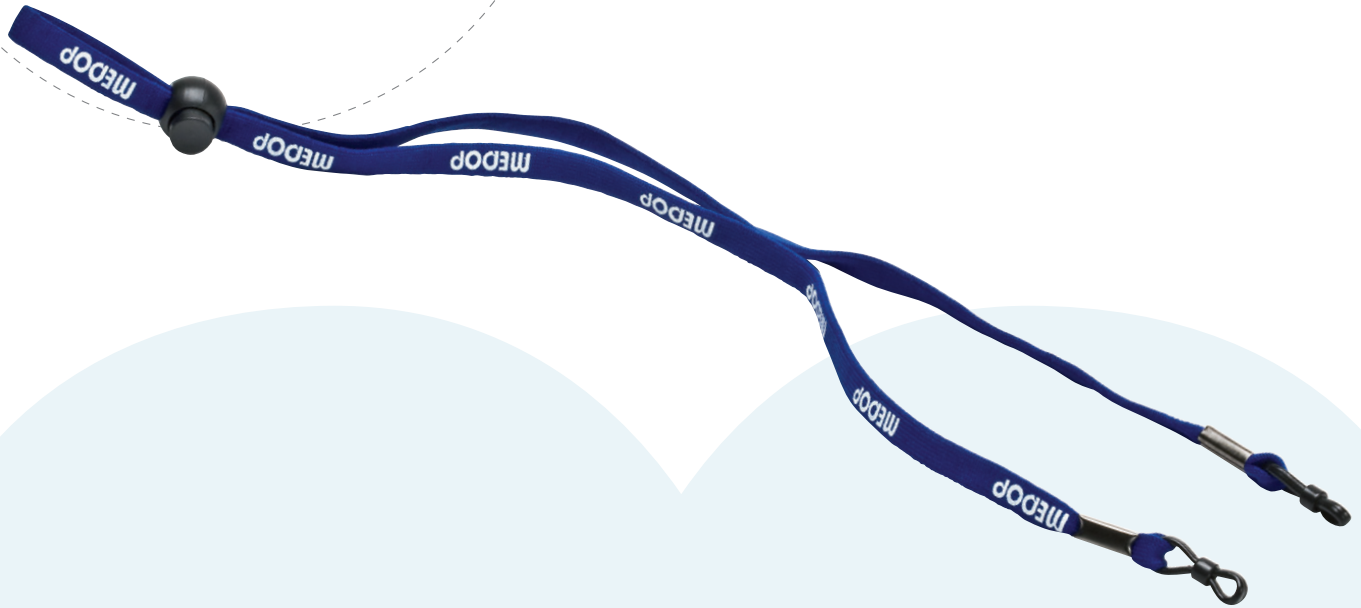

# Adjustable blue cord

## Eye wear accessories

#### Spectacle cord.

Adjusts to temple-ends using the cord's rubber tips.

#### Adjustable to head or neck using the clip.

**Material:** 100% nylon.

Measurements: 65 cm approx. length (unfolded) - 8 mm width.

CE

Adjustable length

Easy fitting

Material: elastic

Ref.	Product
910.487	Adjustable blue cord