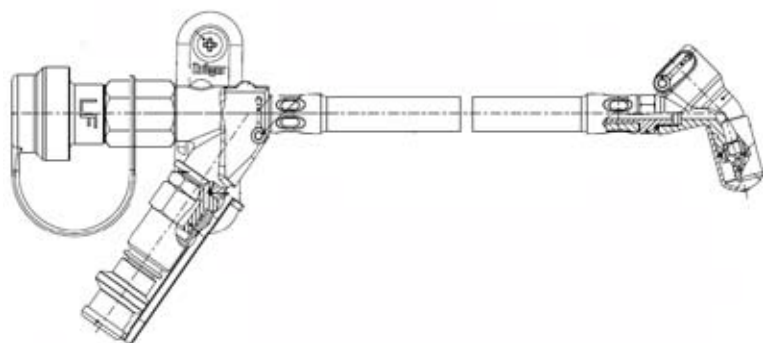

250 mm

3358403

300 mm

3358868

2nd MP combined connector hose (LF) - (secured)
Hansen fitting)

300 mm

3358871

2nd MP combined connector hose (inlet male) - (secured)

300 mm

3358872

2nd MP combined connector hose (LF) - (secured)

Sales Order Code

250 mm

3358406

2nd MP combined connector hose (LF) - (Unsecured)

300 mm