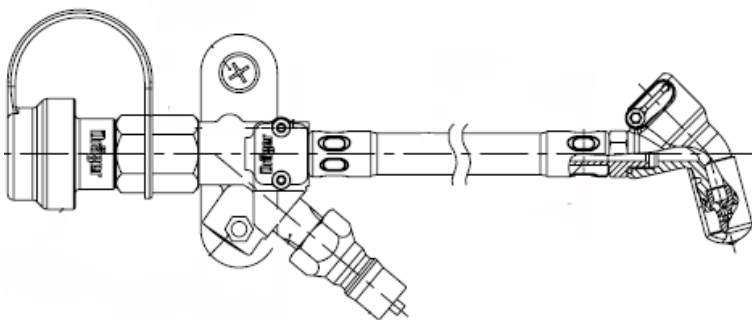

250 mm

3358403

300 mm

3358868

2nd MP combined connector hose (LF) - (secured)
Hansen fitting)

300 mm

3358871

2nd MP combined connector hose (inlet male) - (secured)

300 mm

3358872

2nd MP combined connector hose (LF) - (secured)

Sales Order Code

250 mm

3358406

2nd MP combined connector hose (LF) - (Unsecured)

300 mm

3356530

2nd MP combined connector hose (LF) - (unsecured)

2nd MP connector hose (male)

250 mm

3358504

390 mm

3358869

470 mm