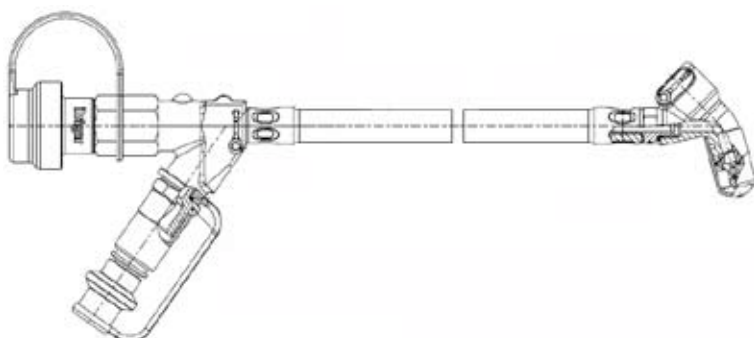

250 mm

3358403

300 mm

3358868

2nd MP combined connector hose (LF) - (secured)
Hansen fitting)

300 mm

3358871

2nd MP combined connector hose (inlet male) - (secured)

300 mm

3358872

2nd MP combined connector hose (LF) - (secured)

Sales Order Code

250 mm

3358406

2nd MP combined connector hose (LF) - (Unsecured)

300 mm

3356530

2nd MP combined connector hose (LF) - (unsecured)

2nd MP connector hose (male)

250 mm

3358504

390 mm

3358869

470 mm