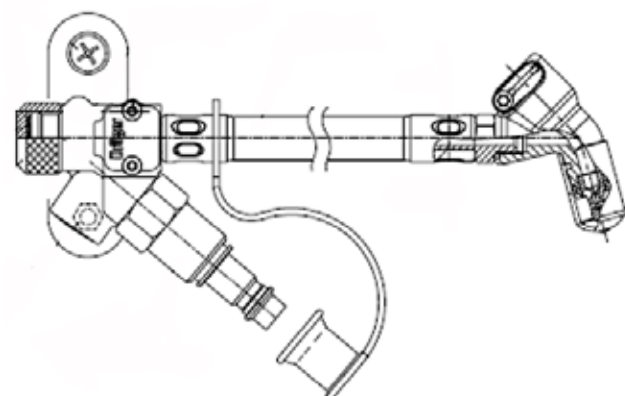

250 mm

3358403

300 mm

3358868

2nd MP combined connector hose (LF) - (secured)
Hansen fitting)

300 mm

3358871

2nd MP combined connector hose (inlet male) - (secured)

300 mm

3358872

2nd MP combined connector hose (LF) - (secured)

Sales Order Code

250 mm

3358406

2nd MP combined connector hose (LF) - (Unsecured)

300 mm

3356530

2nd MP combined connector hose (LF) - (unsecured)

2nd MP connector hose (male)

250 mm

3358504

390 mm

3358869

470 mm