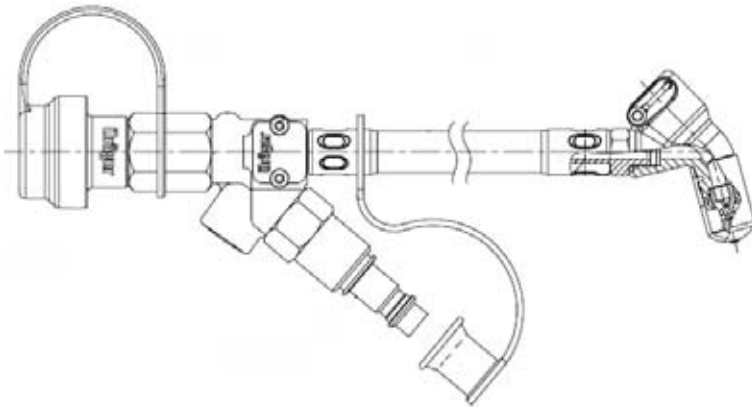

2nd medium pressure connector hoses,
2nd medium pressure combined connector hoses etc.

2nd MP combined connector hose (LF) - (unsecured)

300 mm

Sales Order Code

3358870

2nd MP combined connector hose (LF) - (secured)

250 mm

3358403

300 mm

3358868

2nd MP combined connector hose (LF) - (secured)
Hansen fitting)

300 mm

3358871

2nd MP combined connector hose (inlet male) - (secured)

300 mm

3358872

2nd MP combined connector hose (LF) - (secured)

Sales Order Code

250 mm

3358406

2nd MP combined connector hose (LF) - (Unsecured)

300 mm

Note: Complete assembly - no SPL

850 mm

3358590 *

Rescue hose (LF)

880 mm (RH)

3358340 *

977 mm (LH)

3358341 *