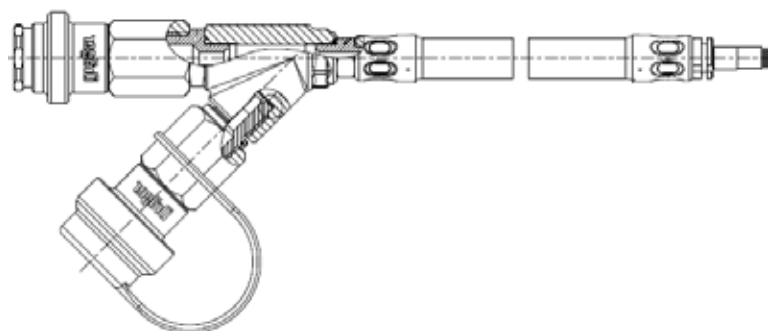

2nd MP connector hose (SF)

470 mm

3358503

2nd MP combined connector hose (SF + LF) - (unsecured)

Sales Order Code

870 mm

3355848

2nd MP combined connector hose (Revitox + LF) - (unsecured)

Note: Complete assembly - no SPL

850 mm

3358590 *

Rescue hose (LF)

880 mm (RH)

3358340 *

977 mm (LH)

3358341 *