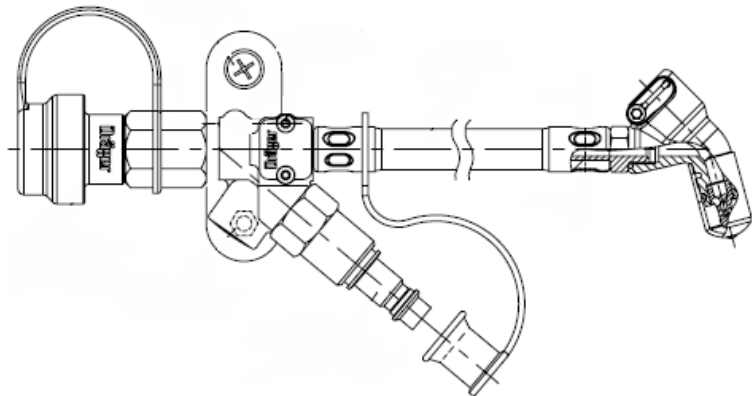

2nd medium pressure connector hoses,
2nd medium pressure combined connector hoses etc.

2nd MP combined connector hose (LF) - (unsecured)

300 mm

Sales Order Code

3358870

2nd MP combined connector hose (LF) - (secured)

250 mm

3358403

300 mm

3358868

2nd MP combined connector hose (LF) - (secured)
Hansen fitting)

300 mm

3358871

2nd MP combined connector hose (inlet male) - (secured)

300 mm

3358872

2nd MP combined connector hose (LF) - (secured)

Sales Order Code

250 mm

3358406

2nd MP combined connector hose (LF) - (Unsecured)

300 mm

Note: Complete assembly - no SPL

850 mm

3358590 *

Rescue hose (LF)

880 mm (RH)

3358340 *

977 mm (LH)

3358341 *