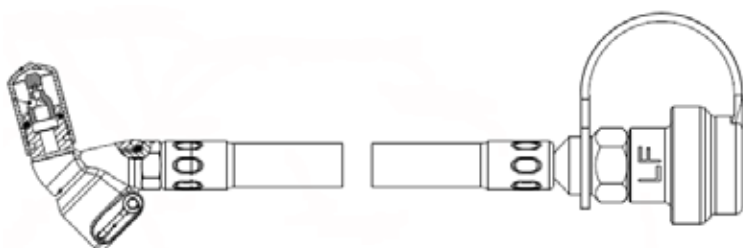

250 mm

3358504

390 mm

3358869

470 mm

3355749

2nd MP connector hose (LF)