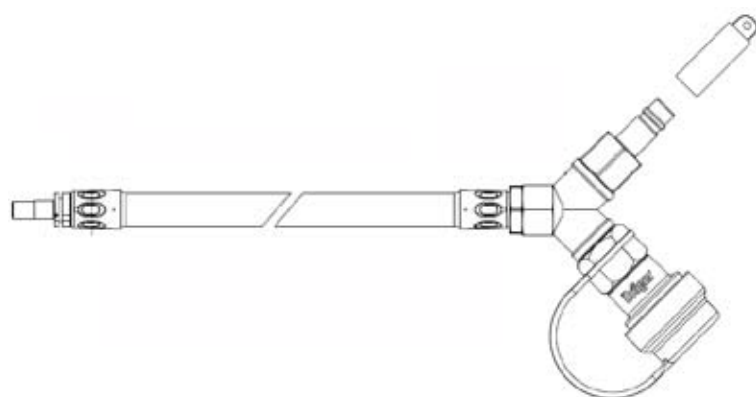

2nd MP connector hose (SF)

470 mm

3358503

2nd MP combined connector hose (SF + LF) - (unsecured)

Sales Order Code

870 mm

3355848

2nd MP combined connector hose (Revitox + LF) - (unsecured)

Note: Complete assembly - no SPL

850 mm

3358590 *

Rescue hose (LF)

880 mm (RH)

3358340 *

977 mm (LH)

3358341 *