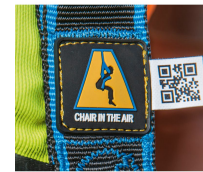

## Product description

- Salvex is lightweight, comfortable and very easy to use. Thanks to its two-colour design - blue at the top and black at the bottom - it is intuitive to put on. Salvex also offers an above-average number of functions compared to the rest of the market, without putting a strain on your budget. With automatic belt fasteners for quick donning and a textile sternal eyelet for maximum comfort.
- Chair In The Air - the unique solution against suspension trauma. Directly integrated into the harness. Even inexperienced persons can safely position themselves after a fall in just 5 seconds.
- Webalert - warns about cracked belts.
- ZmartCheck - provides quick access to security-relevant information.
- Textile attachment point for minimal weight and maximum comfort.
- Aluminium dorsal eyelets - light and robust.
- Automatic belt buckles and numerous adjustment options for fast application and an optimal fit.
- Suitable for people up to 150 kg.
- A fall indicator is located on the lower back of the dorsal attachment point. If the load exceeds 6 kN, a label becomes visible: WARNING. Fall indicator.
- Label field on the product label bag.